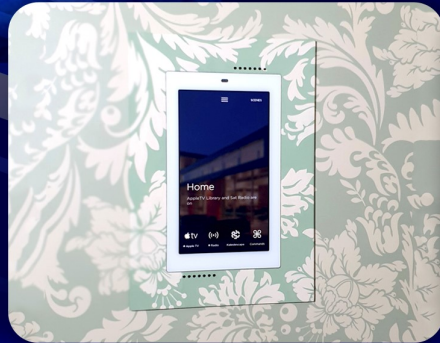

Wall-Smart®
The leader in Flush Wall Mounts

HOME
AUTOMATION WITHOUT
AESTHETIC COMPROMISE
IS NOW A STANDARD.

WALL-SMART FLUSH MOUNTS

NEW CONSTRUCTION MOUNTS

Designed for installation in drywall or concrete, New Construction mounts provide a completely flush look and seamless integration

RETROFIT MOUNTS

Designed for speedy installations & easy upgrades, Retrofit mounts are a revolutionary solutions for aesthetic results with minimal effort, even when retrofitting

SOLID SURFACE MOUNTS

Designed for installation in solid surface like wood, metal, marble, and more, Solid Surface mounts are the perfect solution for flush installation in solid boards