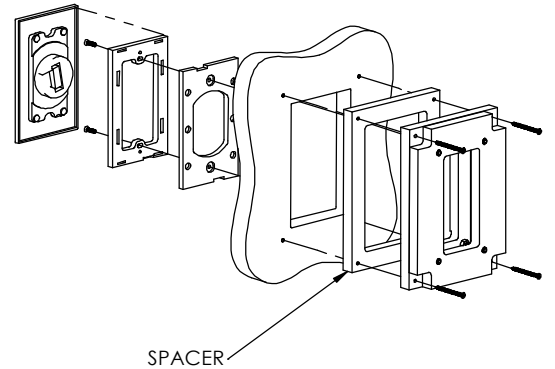

#### Key features and benefits:

- Flush with the wall.
- Allows easy maintenance access.
- Includes depth calibration mechanism and spacer allowing installation in a range of board thicknesses:  
With spacer from 8.4mm [0.33"] up to 24mm [0.94"].  
Without spacer from 20mm [0.78"] up to 35.6mm [1.4"].
- See pages 2-4 for templates and routing dimensions.
- Designed for the use with Palladiom, US style, 1 gang keypad (by Lutron©) (keypad not included).

#### Kit includes:

1. Keypad adapter frame (x1)
2. Wall adapter (item x1)
3. Spacer (x1)
4. ST3x30 screws (x4)
5. M3x12 screws (x2)
6. M3 nut (x2)

#### Key properties:

- Dimensions (W/H/D): 110mm (4.33")/ 154.5mm (6.08")/ 40.5 (1.59")
- Power Supply: None (manual adapter).
- Weight: 0.35Kg, 0.77lbs.
- Material: Moisture resistant MDF (compliant with TSCA Title VI).