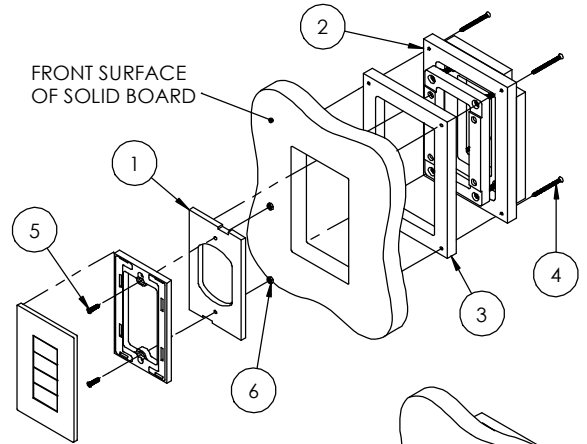

#### Key features and benefits:

- Flush with the wall.
- Allows easy maintenance access.
- Includes depth calibration mechanism and spacer allowing installation in a range of board thicknesses:  
With spacer from 8.4mm [0.33"] up to 24mm [0.94"].  
Without spacer from 20mm [0.78"] up to 35.6mm [1.4"].
- See pages 2-4 for templates and routing dimensions.
- Designed for the use with Palladiom, US style, 1 gang keypad (by Lutron©) (keypad not included).

#### Kit includes:

1. Keypad adapter frame (x1)
2. Wall adapter (item x1)
3. Spacer (x1)
4. ST3x30 screws (x4)
5. M3x12 screws (x2)
6. M3 nut (x2)

#### Key properties:

- Dimensions (W/H/D): 110mm (4.33")/ 154.5mm (6.08")/ 40.5 (1.59")
- Power Supply: None (manual adapter).
- Weight: 0.35Kg, 0.77lbs.
- Material: Moisture resistant MDF (compliant with TSCA Title VI).