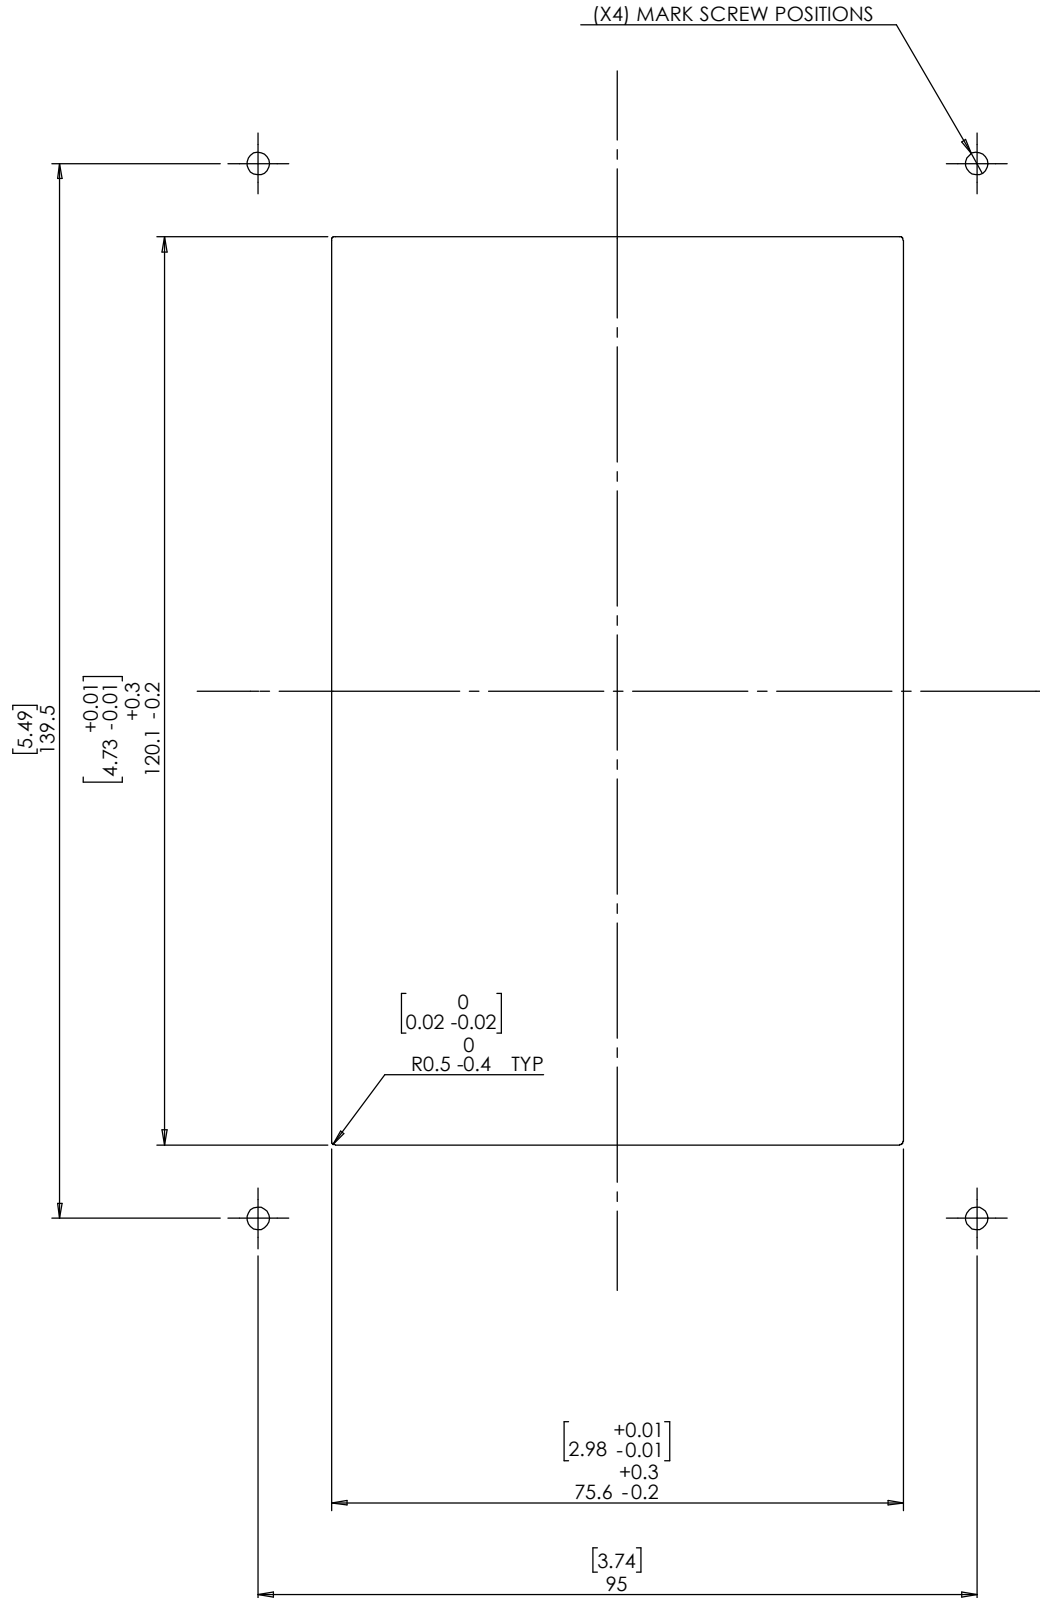

Model: WS for PALLADIOM 1G US SOLID.B

Family: WALL-SMART

DWG NO. 10-04-353-SPC

Model No.: 10-01-353

PRODUCT SPEC.

REVISION B

DATE 21/MAR/2021

CUTOUT TEMPLATE FOR PALLADIOM US 1GANG GLASS FACEPLATE ONLY: