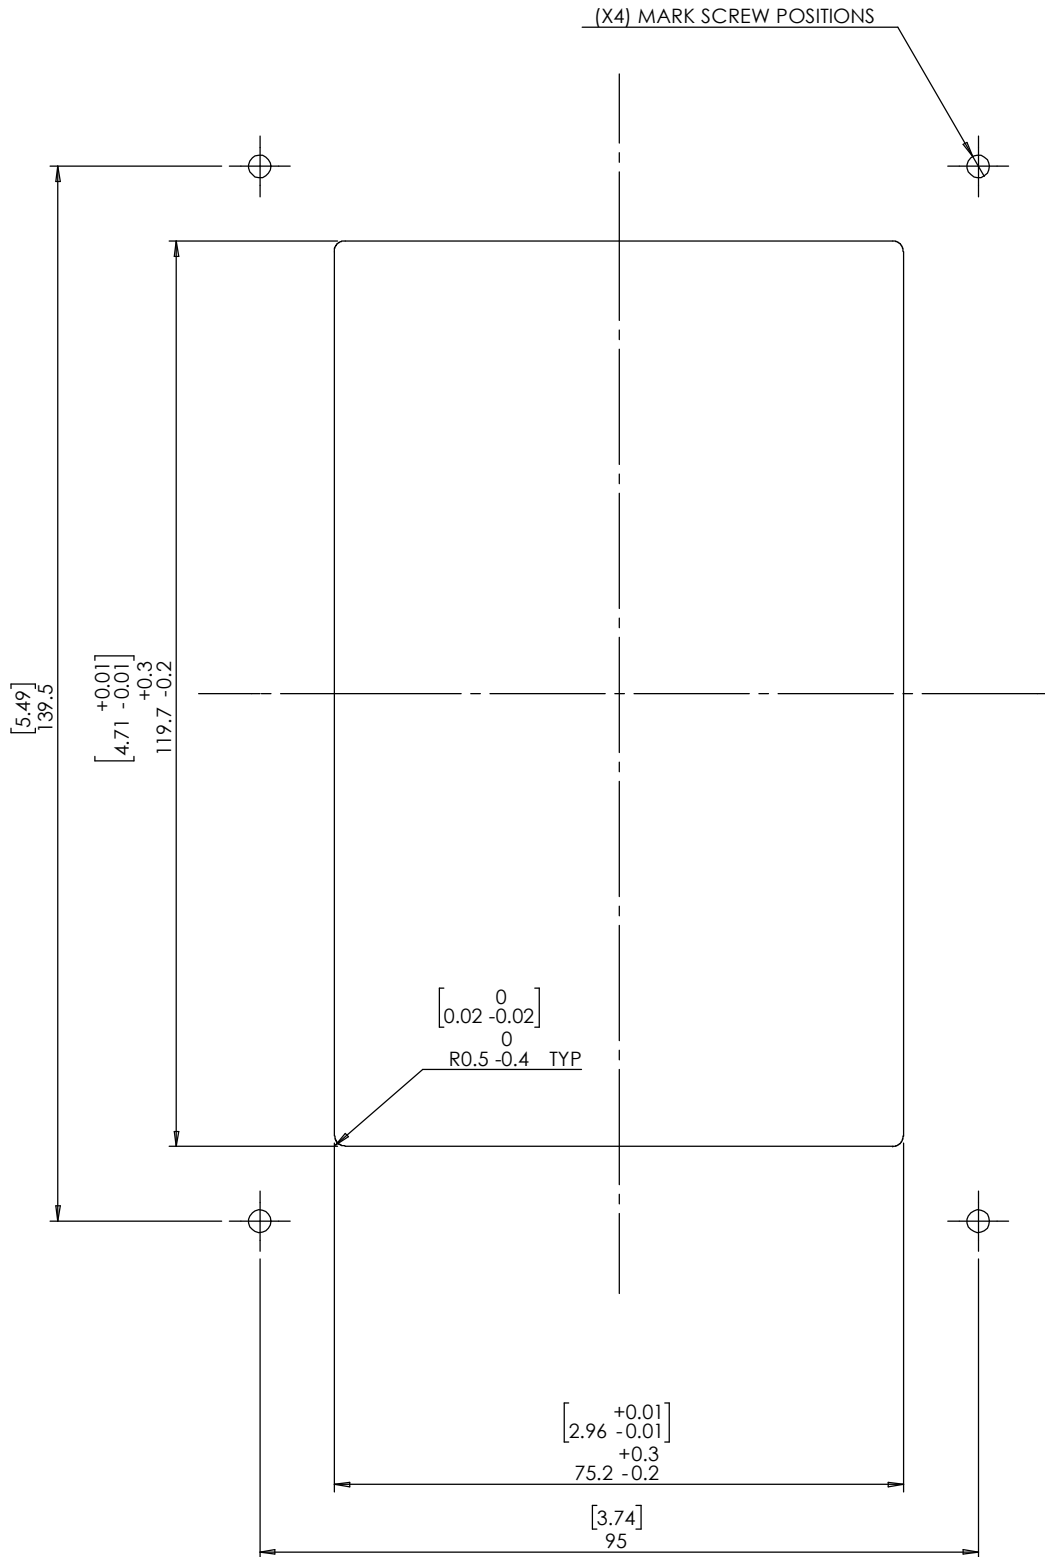

Model: WS for PALLADIOM 1G US SOLID.B

Family: WALL-SMART

DWG NO. 10-04-353-SPC

Model No.: 10-01-353

PRODUCT SPEC.

REVISION B

DATE 21/MAR/2021

CUTOUT TEMPLATE FOR PALLADIOM US 1 GANG **MATTE (PLASTIC)** FACEPLATE ONLY: