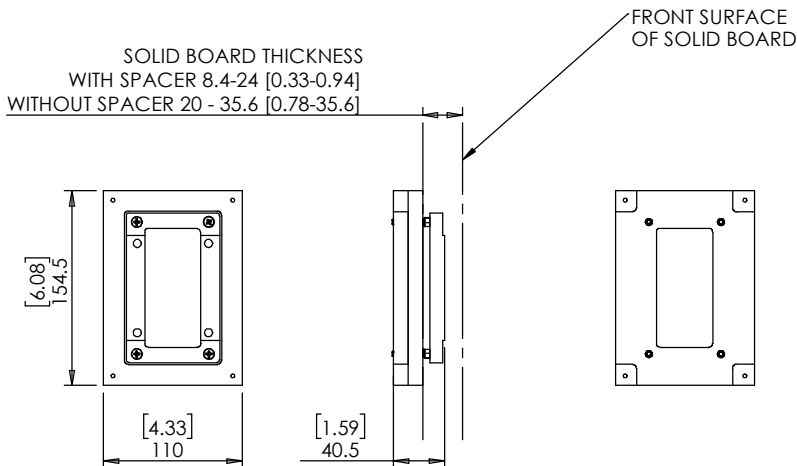

#### Key features and benefits:

- Flush with the wall.
- Allows easy maintenance access.
- Includes depth calibration mechanism and spacer allowing installation in a range of board thicknesses:  
With spacer from 8.4mm [0.33"] up to 24mm [0.94"].  
Without spacer from 20mm [0.78"] up to 35.6mm [1.4"].
- See pages 2-4 for templates and routing dimensions.
- Designed for the use with Palladiom, US style, 1 gang keypad (by Lutron©) (keypad not included).

#### Key properties:

- Dimensions (W/H/D): 110mm (4.33")/ 154.5mm (6.08")/ 40.5 (1.59")
- Power Supply: None (manual adapter).
- Weight: 0.35Kg, 0.77lbs.
- Material: Moisture resistant MDF (compliant with TSCA Title VI).