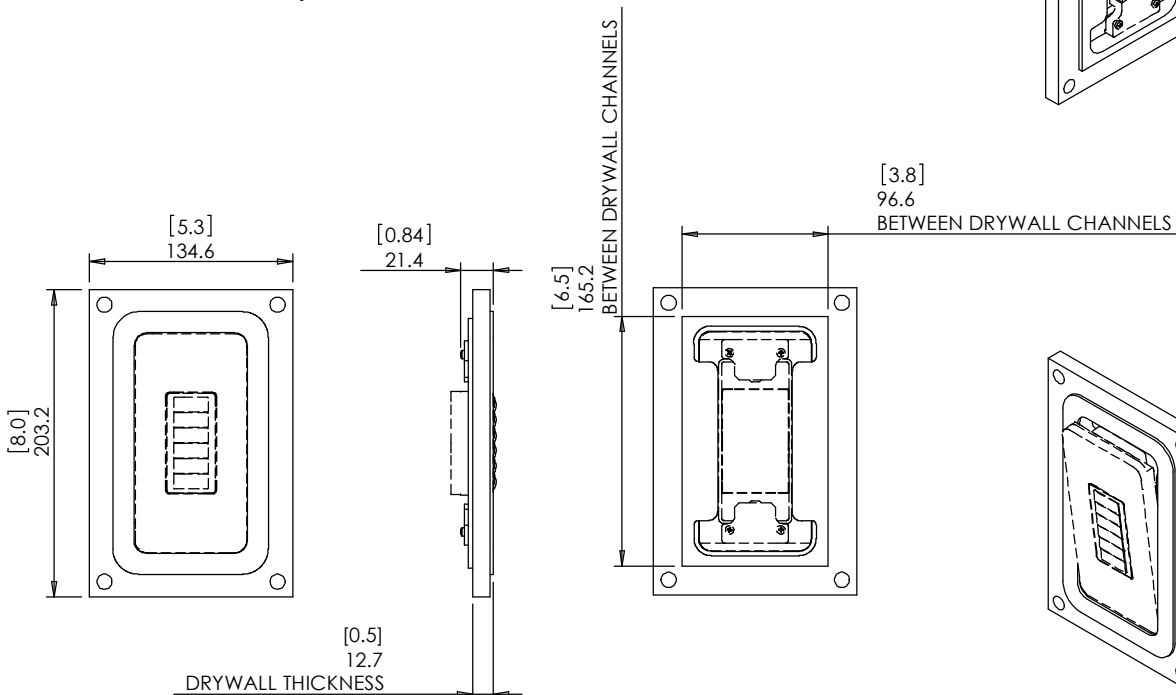

WS US 1GANG WALL ADAPTOR - Product description:

The "WS US 1GANG WALL ADAPTOR" is an adapter for in-wall flush installation of 1 gang Decora style keypads installed in a "WS FACEPLATE".

The "WS US 1GANG WALL ADAPTOR" securely mounts the "WS FACEPLATE" while allowing easy access, insertion and operation.

Key features and benefits:

- Flush with the wall.
- Paintable with the wall paint in any color and texture.
- Allows easy insertion and removal of the "WS FACEPLATE" by manual push and magnet detachment.
- The adapter is supplied unpainted (To be painted after installation as part of the wall).
- Designed to be installed in 1/2" drywall. Installation of the Wall-Smart adapter is straight-forward. Installation process is similar to drywall construction procedures. Before installation, read Wall-Smart installation instruction 10-04-00101-INS in <http://www.wall-smart.com/faq>
- For installation in concrete/block wall use "WS Concrete Box 204x135" P/N 10-01-115 (sold separately) according installation instruction 10-04-00103-INS in <http://www.wall-smart.com/faq>
- Designed for the use with "WS FACEPLATE" (by Wall-Smart Ltd.) (Faceplate and keypad not included).
- Adapter kit contains Wall adaptor only.

Key properties:

- Dimensions (W/H/D): 134.6 mm (5.3")/ 203.2mm (8")/ 21.3mm (0.84")
- Power Supply: None (manual adapter).
- Weight: 0.3Kg, 0.7lbs.
- To be installed in 1/2" drywall.

WS FACEPLATE CLIPS AND SCREWS
NOT PART OF "WALL ADAPTOR" KIT
(CLIPS AND SCREWS SUPPLIED IN FACEPLATE KIT)

Design pat. pending

by Wall-Smart

www.wall-smart.com

UNLESS OTHERWISE SPECIFIED:
DIMENSIONS ARE IN MILLIMETERS

Phone: (201) 205-2056 / info@wall-smart.com

INFORMATION CONTAINED HEREIN IS PROPRIETARY AND MAY NOT BE USED,
REPRODUCED OR COPIED WITHOUT WRITTEN CONSENT OF WALL-SMART