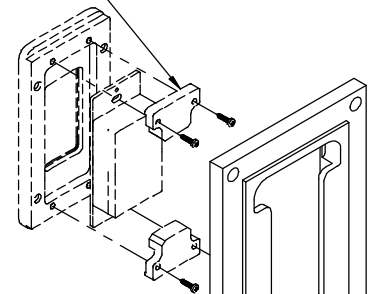

WS US 1GANG WALL ADAPTOR - Product description:

The "WS US 1GANG WALL ADAPTOR" is an adapter for in-wall flush installation of 1 gang Decora style keypads installed in a "WS FACEPLATE".

The "WS US 1GANG WALL ADAPTOR" securely mounts the "WS FACEPLATE" while allowing easy access, insertion and operation.

Key features and benefits:

- Flush with the wall.
- Paintable with the wall paint in any color and texture.
- Allows easy insertion and removal of the "WS FACEPLATE" by manual push and magnet detachment.
- The adapter is supplied unpainted (To be painted after installation as part of the wall).
- Designed to be installed in 1/2" drywall. Installation of the Wall-Smart adapter is straight-forward. Installation process is similar to drywall construction procedures. Before installation, read Wall-Smart installation instruction 10-04-00101-INS in <http://www.wall-smart.com/faq>
- For installation in concrete/block wall use "WS Concrete Box 204x135" P/N 10-01-115 (sold separately) according installation instruction 10-04-00103-INS in <http://www.wall-smart.com/faq>
- Designed for the use with "WS FACEPLATE" (by Wall-Smart Ltd.) (Faceplate and keypad not included).
- Adapter kit contains Wall adaptor only.

Key properties:

- Dimensions (W/H/D): 134.6 mm (5.3")/ 203.2mm (8")/ 21.3mm (0.84")
- Power Supply: None (manual adapter).
- Weight: 0.3Kg, 0.7lbs.
- To be installed in 1/2" drywall.

WS FACEPLATE CLIPS AND SCREWS
NOT PART OF "WALL ADAPTOR" KIT
(CLIPS AND SCREWS SUPPLIED IN FACEPLATE KIT)