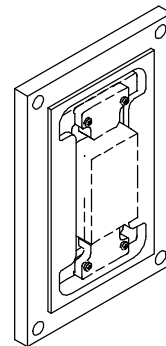

WS US 1GANG WALL ADAPTOR - Product description:

The "WS US 1GANG WALL ADAPTOR" is an adapter for in-wall flush installation of 1 gang Decora style keypads installed in a "WS FACEPLATE".

The "WS US 1GANG WALL ADAPTOR" securely mounts the "WS FACEPLATE" while allowing easy access, insertion and operation.

Key features and benefits:

- Flush with the wall.
- Paintable with the wall paint in any color and texture.
- Allows easy insertion and removal of the "WS FACEPLATE" by manual push and magnet detachment.
- The adapter is supplied unpainted (To be painted after installation as part of the wall).
- Designed to be installed in 1/2" drywall. Installation of the Wall-Smart adapter is straight-forward. Installation process is similar to drywall construction procedures. Before installation, read Wall-Smart installation instruction 10-04-00101-INS in <http://www.wall-smart.com/faq>
- For installation in concrete/block wall use "WS Concrete Box 204x135" P/N 10-01-115 (sold separately) according installation instruction 10-04-00103-INS in <http://www.wall-smart.com/faq>
- Designed for the use with "WS FACEPLATE" (by Wall-Smart Ltd.) (Faceplate and keypad not included).
- Adapter kit contains Wall adaptor only.

Key properties:

- Dimensions (W/H/D): 134.6 mm (5.3")/ 203.2mm (8")/ 21.3mm (0.84")
- Power Supply: None (manual adapter).
- Weight: 0.3Kg, 0.7lbs.
- To be installed in 1/2" drywall.

WS FACEPLATE CLIPS AND SCREWS
NOT PART OF "WALL ADAPTOR" KIT
(CLIPS AND SCREWS SUPPLIED IN FACEPLATE KIT)

Design pat. pending

by Wall-Smart

www.wall-smart.com

UNLESS OTHERWISE SPECIFIED:
DIMENSIONS ARE IN MILLIMETERS

Phone: (201) 205-2056 / info@wall-smart.com

INFORMATION CONTAINED HEREIN IS PROPRIETARY AND MAY NOT BE USED,
REPRODUCED OR COPIED WITHOUT WRITTEN CONSENT OF WALL-SMART