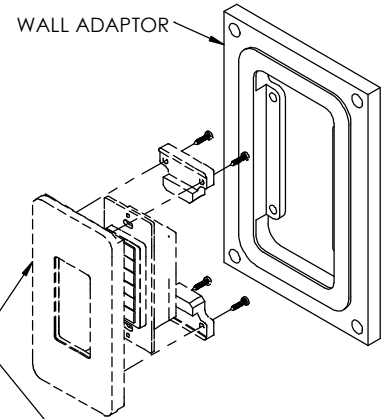

WS US 1GANG WALL ADAPTOR - Product description:

The "WS US 1GANG WALL ADAPTOR" is an adapter for in-wall flush installation of 1 gang Decora style keypads installed in a "WS FACEPLATE".

The "WS US 1GANG WALL ADAPTOR" securely mounts the "WS FACEPLATE" while allowing easy access, insertion and operation.

Key features and benefits:

- Flush with the wall.
- Paintable with the wall paint in any color and texture.
- Allows easy insertion and removal of the "WS FACEPLATE" by manual push and magnet detachment.
- The adapter is supplied unpainted (To be painted after installation as part of the wall).
- Designed to be installed in 1/2" drywall. Installation of the Wall-Smart adapter is straight-forward. Installation process is similar to drywall construction procedures. Before installation, read Wall-Smart installation instruction 10-04-00101-INS in <http://www.wall-smart.com/faq>
- For installation in concrete/block wall use "WS Concrete Box 204x135" P/N 10-01-115 (sold separately) according installation instruction 10-04-00103-INS in <http://www.wall-smart.com/faq>
- Designed for the use with "WS FACEPLATE" (by Wall-Smart Ltd.) (Faceplate and keypad not included).
- Adapter kit contains Wall adaptor only.

Key properties:

- Dimensions (W/H/D): 134.6 mm (5.3")/ 203.2mm (8")/ 21.3mm (0.84")
- Power Supply: None (manual adapter).
- Weight: 0.3Kg, 0.7lbs.
- To be installed in 1/2" drywall.

WS FACEPLATE CLIPS AND SCREWS
NOT PART OF "WALL ADAPTOR" KIT
(CLIPS AND SCREWS SUPPLIED IN FACEPLATE KIT)