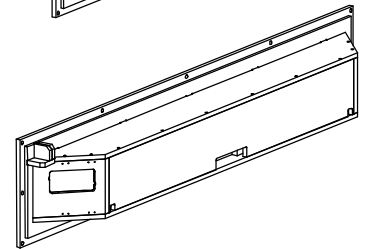

"WS NC FOR SONOS ARC US/UK" - Product description:

The "WS NC FOR SONOS ARC US/UK" is an adapter for in-wall flush installation of a SONOS ARC sound bar.
 The "WS NC FOR SONOS ARC US/UK" conceals the sound bar while allowing easy access, removal and operation.

Key features and benefits:

- Flush with the wall.
- Paintable with the wall paint in any color and texture.
- Allows easy insertion and removal of the sound bar.
- The adapter is supplied unpainted (To be painted after installation as part of the wall).
- Wall adapter includes knockouts to install UK or US backboxes and sockets (See page 4 for backbox installation instructions)
 (To install a EU or IL backbox use 085-1NA17-EBL/EWH "WS NC FOR SONOS ARC EU/IL")
- Wall adapter is designed for the use with the following backboxes:
 - UK – BS4662 2 Gang (or equivalent)
 - US – HUBBELL Racobox 420 (or equivalent)
- Wall adapter is designed for High Fidelity audio output.
- The grille is available with white cloth (UWH) or with black cloth (UBL)
- The white grille is offered in a "Leaves" pattern, or a "Rectangles" pattern (See page 6 for Pattern options)
- The grille is made of high quality acoustic and IR transparent fabric.
- The grille attaches magnetically to the wall mount.
- Designed to be installed in 1/2" drywall. Installation of the Wall-Smart adapter is straight-forward. Installation process is similar to drywall construction procedures. Before installation, read Wall-Smart installation instruction 10-04-00101-INS in <http://www.wallsmart.com/faq>
- Designed for the use with ARC sound bar (by SONOS) (not included).
- Wall adapter is supplied unassembled (See page 3 for instructions)
- See page 2 for package content

Key properties:

- Dimensions: (W/H/D): 1516.4mm (59.7")/297.2mm (11.7")/ 158.6mm (6.24")
- Weight: 6.7Kg, 14.7lbs.
- Material: Moisture resistant MDF (compliant with TSCA Title VI)

Adapter kit contains: