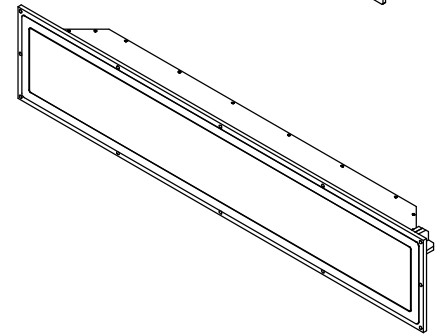

"WS NC FOR SONOS ARC US/UK" - Product description:

The "WS NC FOR SONOS ARC US/UK" is an adapter for in-wall flush installation of a SONOS ARC sound bar.
 The "WS NC FOR SONOS ARC US/UK" conceals the sound bar while allowing easy access, removal and operation.

Key features and benefits:

- Flush with the wall.
- Paintable with the wall paint in any color and texture.
- Allows easy insertion and removal of the sound bar.
- The adapter is supplied unpainted (To be painted after installation as part of the wall).
- Wall adapter includes knockouts to install UK or US backboxes and sockets (See page 4 for backbox installation instructions)
 (To install a EU or IL backbox use 085-1NA17-EBL/EWH "WS NC FOR SONOS ARC EU/IL")
- Wall adapter is designed for the use with the following backboxes:
 - UK – BS4662 2 Gang (or equivalent)
 - US – HUBBELL Racobox 420 (or equivalent)
- Wall adapter is designed for High Fidelity audio output.
- The grille is available with white cloth (UWH) or with black cloth (UBL)
- The white grille is offered in a "Leaves" pattern, or a "Rectangles" pattern (See page 6 for Pattern options)
- The grille is made of high quality acoustic and IR transparent fabric.
- The grille attaches magnetically to the wall mount.
- Designed to be installed in 1/2" drywall. Installation of the Wall-Smart adapter is straight-forward. Installation process is similar to drywall construction procedures. Before installation, read Wall-Smart installation instruction 10-04-00101-INS in <http://www.wallsmart.com/faq>
- Designed for the use with ARC sound bar (by SONOS) (not included).
- Wall adapter is supplied unassembled (See page 3 for instructions)
- See page 2 for package content

Key properties:

- Dimensions: (W/H/D): 1516.4mm (59.7")/297.2mm (11.7")/ 158.6mm (6.24")
- Weight: 6.7Kg, 14.7lbs.
- Material: Moisture resistant MDF (compliant with TSCA Title VI)

Adapter kit contains: