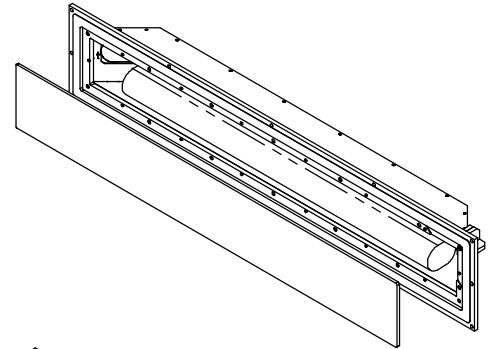

"WS NC FOR SONOS ARC US/UK" - Product description:

The "WS NC FOR SONOS ARC US/UK" is an adapter for in-wall flush installation of a SONOS ARC sound bar.
 The "WS NC FOR SONOS ARC US/UK" conceals the sound bar while allowing easy access, removal and operation.

Key features and benefits:

- Flush with the wall.
- Paintable with the wall paint in any color and texture.
- Allows easy insertion and removal of the sound bar.
- The adapter is supplied unpainted (To be painted after installation as part of the wall).
- Wall adapter includes knockouts to install UK or US backboxes and sockets (See page 4 for backbox installation instructions)
 (To install a EU or IL backbox use 085-1NA17-EBL/EWH "WS NC FOR SONOS ARC EU/IL")
- Wall adapter is designed for the use with the following backboxes:
 - UK – BS4662 2 Gang (or equivalent)
 - US – HUBBELL Racobox 420 (or equivalent)
- Wall adapter is designed for High Fidelity audio output.
- The grille is available with white cloth (UWH) or with black cloth (UBL)
- The white grille is offered in a "Leaves" pattern, or a "Rectangles" pattern (See page 6 for Pattern options)
- The grille is made of high quality acoustic and IR transparent fabric.
- The grille attaches magnetically to the wall mount.
- Designed to be installed in 1/2" drywall. Installation of the Wall-Smart adapter is straight-forward. Installation process is similar to drywall construction procedures. Before installation, read Wall-Smart installation instruction 10-04-00101-INS in <http://www.wallsmart.com/faq>
- Designed for the use with ARC sound bar (by SONOS) (not included).
- Wall adapter is supplied unassembled (See page 3 for instructions)
- See page 2 for package content

Key properties:

- Dimensions: (W/H/D): 1516.4mm (59.7")/297.2mm (11.7")/ 158.6mm (6.24")
- Weight: 6.7Kg, 14.7lbs.
- Material: Moisture resistant MDF (compliant with TSCA Title VI)

Adapter kit contains: