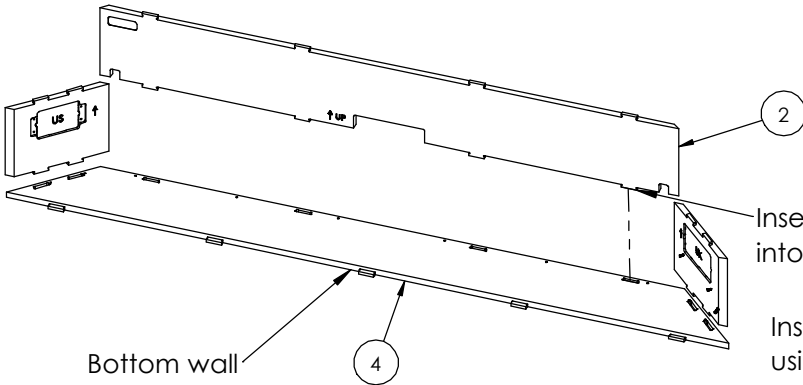

Key features and benefits:

- Flush with the wall.
- Paintable with the wall paint in any color and texture.
- Allows easy insertion and removal of the sound bar.
- The adapter is supplied unpainted (To be painted after installation as part of the wall).
- Wall adapter includes knockouts to install UK or US backboxes and sockets (See page 4 for backbox installation instructions)
 (To install a EU or IL backbox use 085-1NA17-EBL/EWH "WS NC FOR SONOS ARC EU/IL")
- Wall adapter is designed for the use with the following backboxes:
 - UK – BS4662 2 Gang (or equivalent)
 - US – HUBBELL Racobox 420 (or equivalent)
- Wall adapter is designed for High Fidelity audio output.
- The grille is available with white cloth (UWH) or with black cloth (UBL)
- The white grille is offered in a "Leaves" pattern, or a "Rectangles" pattern (See page 6 for Pattern options)
- The grille is made of high quality acoustic and IR transparent fabric.
- The grille attaches magnetically to the wall mount.
- Designed to be installed in 1/2" drywall. Installation of the Wall-Smart adapter is straight-forward. Installation process is similar to drywall construction procedures. Before installation, read Wall-Smart installation instruction 10-04-00101-INS in <http://www.wallsmart.com/faq>
- Designed for the use with ARC sound bar (by SONOS) (not included).
- Wall adapter is supplied unassembled (See page 3 for instructions)
- See page 2 for package content

Family: WALL-SMART

DWG NO. 085-4NA17-U-SPC

Model No.: 085-1NA17-UBL/UWH

PRODUCT SPEC.

REVISION A

DATE 05/Dec./2024

ASSEMBLY INSTRUCTIONS

1