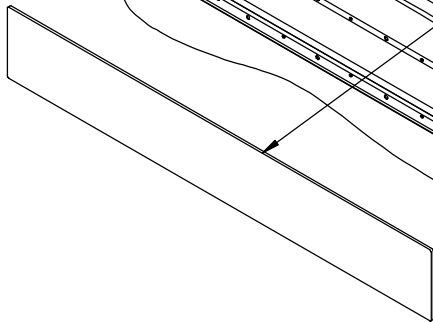

4. PUSH THE CORNER TO CLOSE