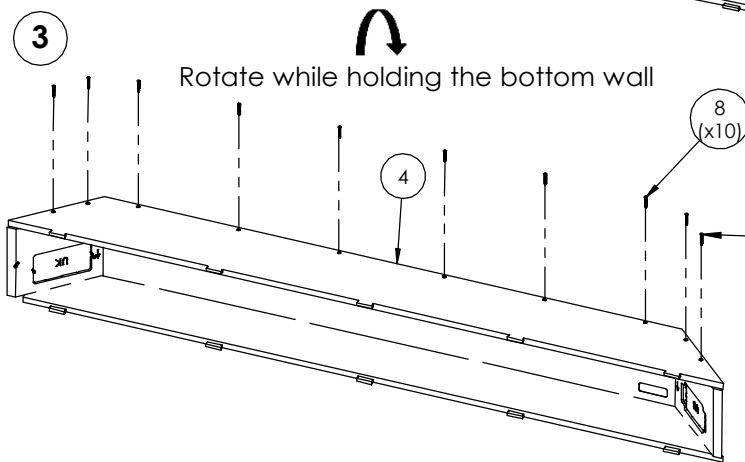

Model: WS NC FOR SONOS ARC US/UK

Family: WALL-SMART

DWG NO. 085-4NA17-U-SPC

Model No.: 085-1NA17-UBL/UWH

PRODUCT SPEC.

REVISION A

DATE 05/Dec./2024

ASSEMBLY INSTRUCTIONS

1

Insert components 2,5 & 6 into the Bottom wall (item 4)

Insert & screw Top wall (item 3) using 10 screws (item 8)

2

3

Rotate while holding the bottom wall

Screw in Bottom wall (item 4) using 10 screws (item 8)

4

Insert & screw Front frame (item 1) using 14 screws (item 8)