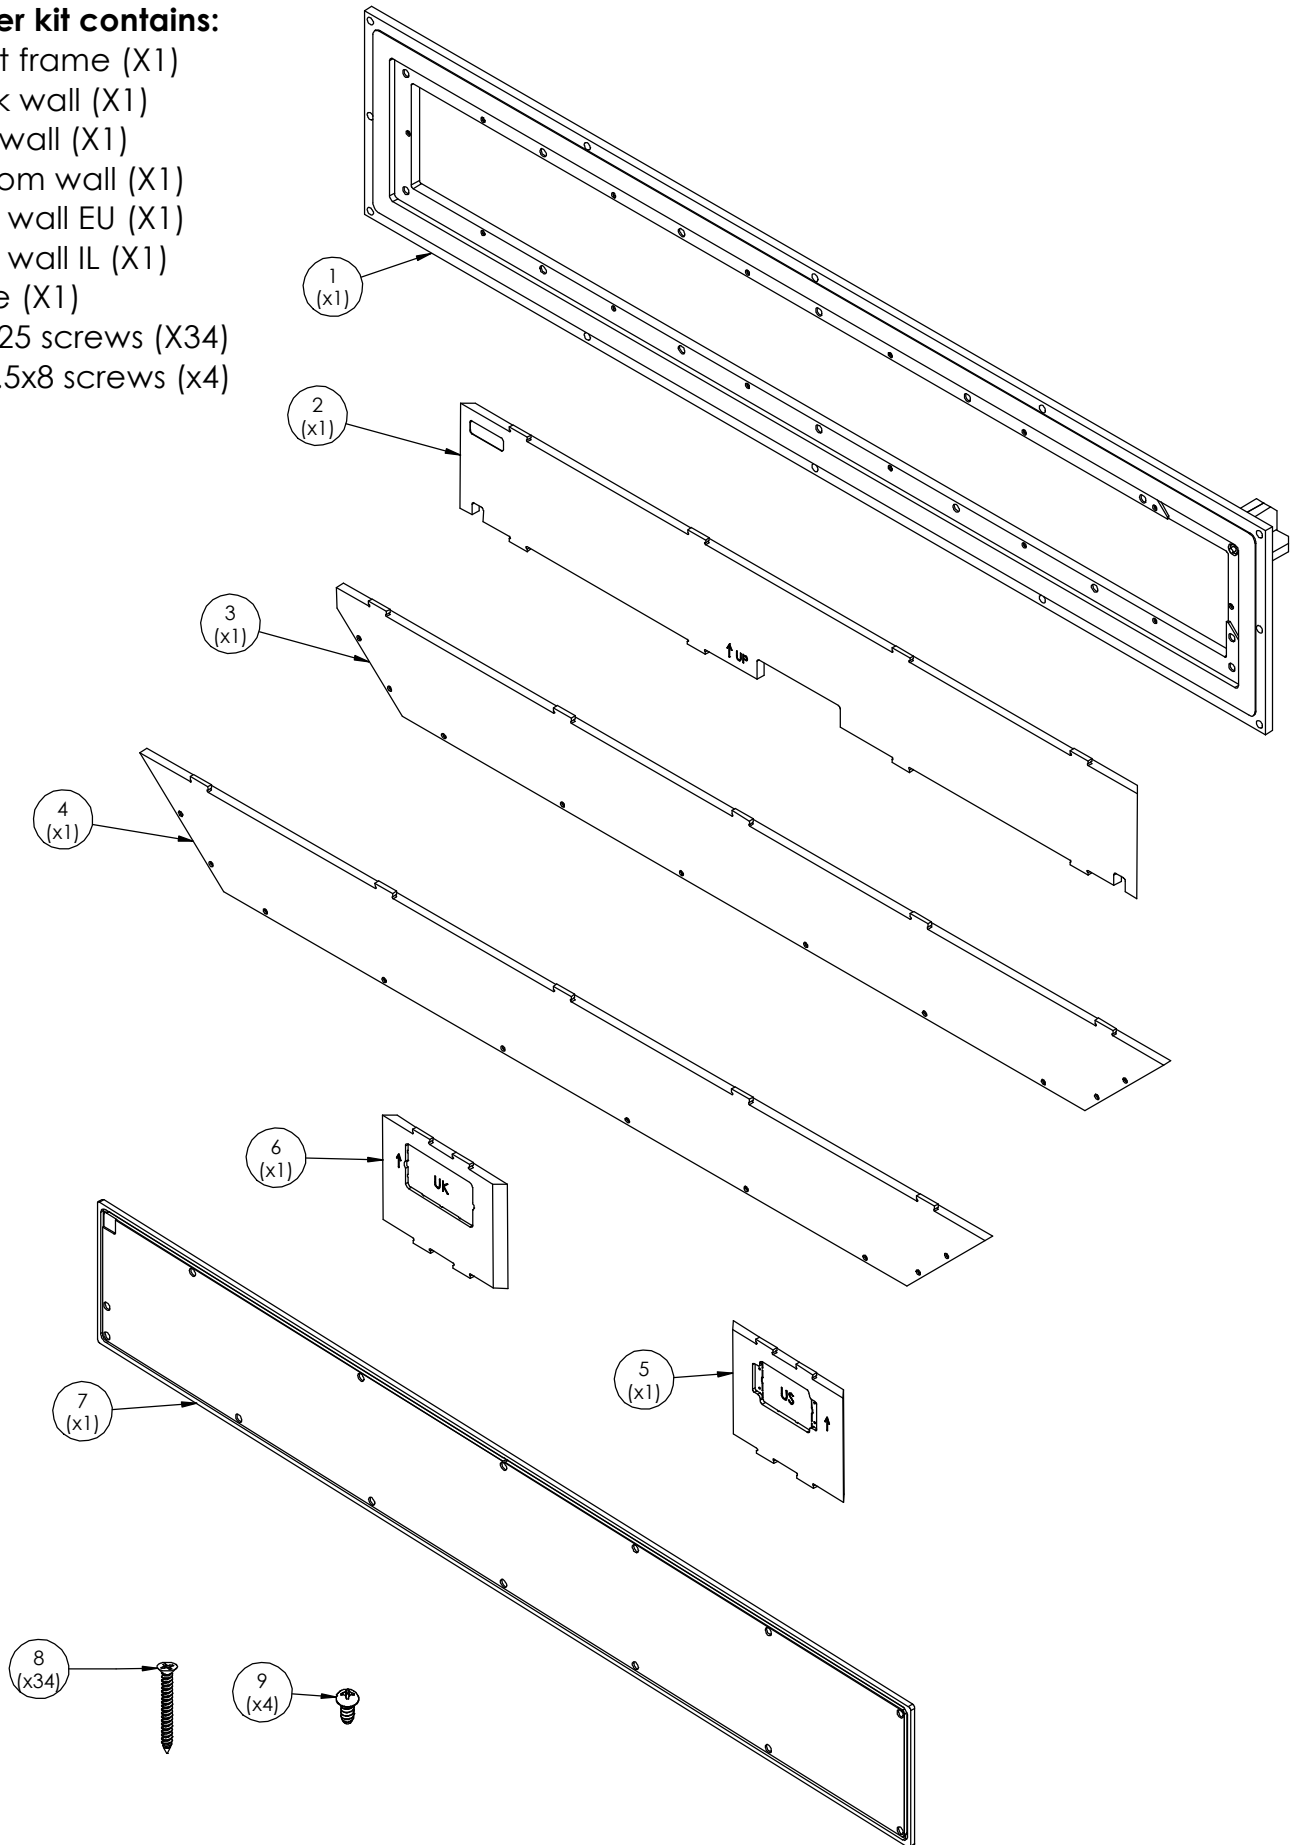

Adapter kit contains:

1. Front frame (X1)
2. Back wall (X1)
3. Top wall (X1)
4. Bottom wall (X1)
5. Side wall EU (X1)
6. Side wall IL (X1)
7. Grille (X1)
8. ST3x25 screws (X34)
9. KA3.5x8 screws (x4)