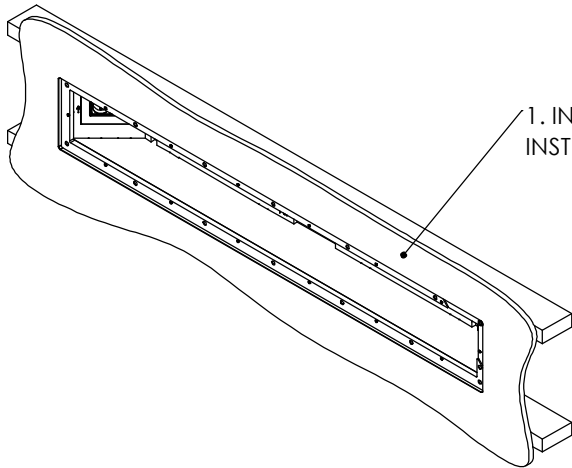

Model: WS NC FOR SONOS ARC US/UK

Family: WALL-SMART

DWG NO. 085-4NA17-U-SPC

Model No.: 085-1NA17-UBL/UWH

PRODUCT SPEC.

REVISION A

DATE 05/Dec./2024

1. INSTALL THE MOUNT IN DRYWALL ACCORDING TO INSTALLATION INSTRUCTION 10-04-00101-INS IN <<http://www.wall-smart.com/faq>>