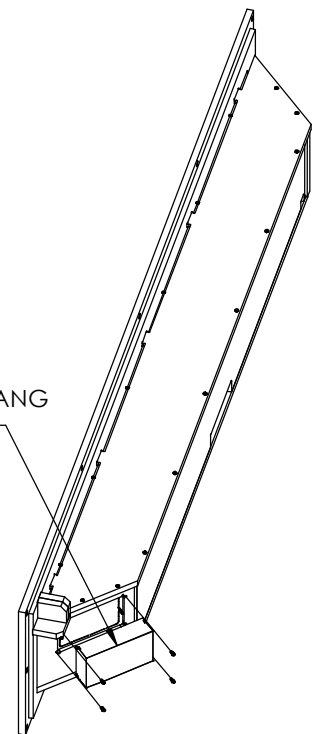

2. SCREW IN A BS4662 2 GANG BOX (OR EQUIVALENT)

3. INSTALL RECEPTACLE