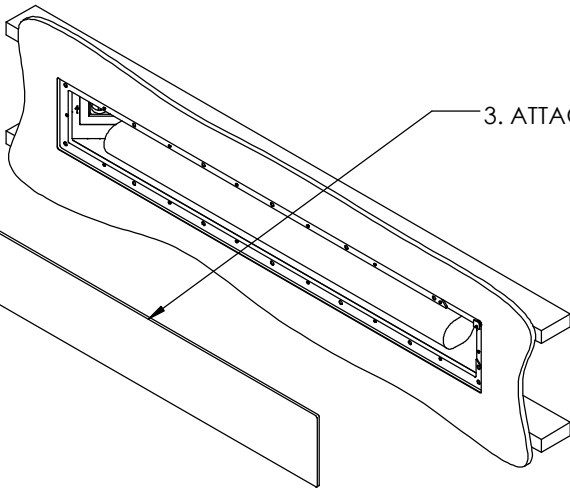

REVISION A

DATE 05/Dec./2024

1. INSTALL THE MOUNT IN DRYWALL ACCORDING TO INSTALLATION INSTRUCTION 10-04-00101-INS IN <<http://www.wall-smart.com/faq>>

2. CONNECT SOUND BAR AND PLACE IT IN THE WALL MOUNT