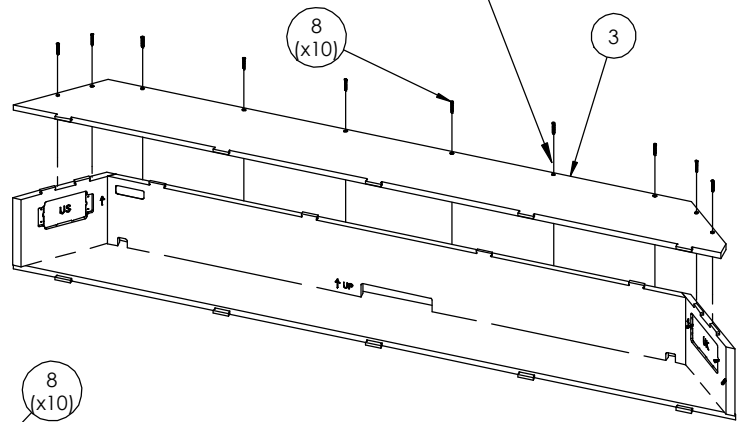

Model: WS NC FOR SONOS ARC US/UK

Family: WALL-SMART

DWG NO. 085-4NA17-U-SPC

Model No.: 085-1NA17-UBL/UWH

PRODUCT SPEC.

REVISION A

DATE 05/Dec./2024

ASSEMBLY INSTRUCTIONS

1

Insert components 2,5 & 6 into the Bottom wall (item 4)

Insert & screw Top wall (item 3) using 10 screws (item 8)

2

3

Rotate while holding the bottom wall

Screw in Bottom wall (item 4) using 10 screws (item 8)

4

Insert & screw Front frame (item 1) using 14 screws (item 8)