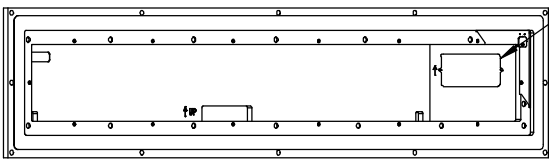

1. REMOVE UK KNOCKOUT