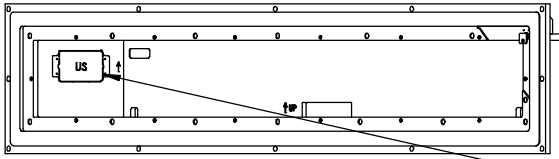

Insert components 2,5 & 6 into the Bottom wall (item 4)

Insert & screw Top wall (item 3) using 10 screws (item 8)

2

3

Rotate while holding the bottom wall

Screw in Bottom wall (item 4) using 10 screws (item 8)

4

Insert & screw Front frame (item 1) using 14 screws (item 8)

US BACKBOX AND SOCKETS INSTALLATION

1. REMOVE US KNOCKOUT

2. SCREW IN A RACOBX 420 (OR EQUIVALENT) AND INSTALL RECEPTAL

UK BACKBOX AND SOCKETS INSTALLATION