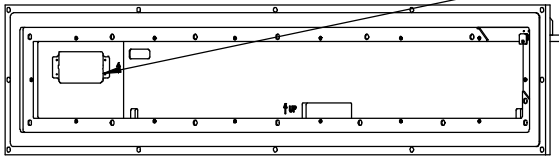

4

Insert & screw Front frame (item 1) using 14 screws (item 8)

US BACKBOX AND SOCKETS INSTALLATION

1. REMOVE US KNOCKOUT

2. SCREW IN A RACOBX 420 (OR EQUIVALENT) AND INSTALL RECEPTAL

UK BACKBOX AND SOCKETS INSTALLATION

1. REMOVE UK KNOCKOUT

2. SCREW IN A BS4662 2 GANG BOX (OR EQUIVALENT)

3. INSTALL RECEPTACLE

Model: WS NC FOR SONOS ARC US/UK

Family: WALL-SMART

DWG NO. 085-4NA17-U-SPC

Model No.: 085-1NA17-UBL/UWH

PRODUCT SPEC.