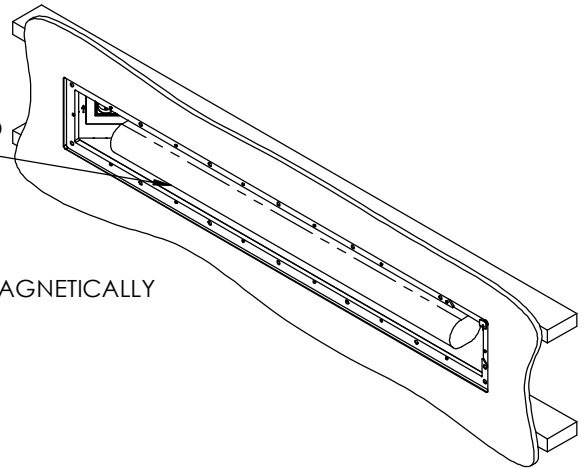

Model: WS NC FOR SONOS ARC US/UK

Family: WALL-SMART

DWG NO. 085-4NA17-U-SPC

Model No.: 085-1NA17-UBL/UWH

PRODUCT SPEC.

REVISION A

DATE 05/Dec./2024

1. INSTALL THE MOUNT IN DRYWALL ACCORDING TO INSTALLATION INSTRUCTION 10-04-00101-INS IN <<http://www.wall-smart.com/faq>>

2. CONNECT SOUND BAR AND PLACE IT IN THE WALL MOUNT

3. ATTACH GRILLE MAGNETICALLY

4. PUSH THE CORNER TO CLOSE