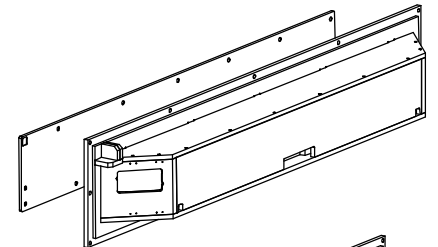

"WS NC FOR SONOS ARC US/UK" - Product description:

The "WS NC FOR SONOS ARC US/UK" is an adapter for in-wall flush installation of a SONOS ARC sound bar.
 The "WS NC FOR SONOS ARC US/UK" conceals the sound bar while allowing easy access, removal and operation.

Key features and benefits:

- Flush with the wall.
- Paintable with the wall paint in any color and texture.
- Allows easy insertion and removal of the sound bar.
- The adapter is supplied unpainted (To be painted after installation as part of the wall).
- Wall adapter includes knockouts to install UK or US backboxes and sockets (See page 4 for backbox installation instructions)
 (To install a EU or IL backbox use 085-1NA17-EBL/EWH "WS NC FOR SONOS ARC EU/IL")
- Wall adapter is designed for the use with the following backboxes:
 - UK – BS4662 2 Gang (or equivalent)
 - US – HUBBELL Racobox 420 (or equivalent)
- Wall adapter is designed for High Fidelity audio output.
- The grille is available with white cloth (UWH) or with black cloth (UBL)
- The white grille is offered in a "Leaves" pattern, or a "Rectangles" pattern (See page 6 for Pattern options)
- The grille is made of high quality acoustic and IR transparent fabric.
- The grille attaches magnetically to the wall mount.
- Designed to be installed in 1/2" drywall. Installation of the Wall-Smart adapter is straight-forward. Installation process is similar to drywall construction procedures. Before installation, read Wall-Smart installation instruction 10-04-00101-INS in <http://www.wallsmart.com/faq>
- Designed for the use with ARC sound bar (by SONOS) (not included).
- Wall adapter is supplied unassembled (See page 3 for instructions)
- See page 2 for package content

Key properties:

- Dimensions: (W/H/D): 1516.4mm (59.7")/297.2mm (11.7")/ 158.6mm (6.24")
- Weight: 6.7Kg, 14.7lbs.
- Material: Moisture resistant MDF (compliant with TSCA Title VI)

Adapter kit contains: