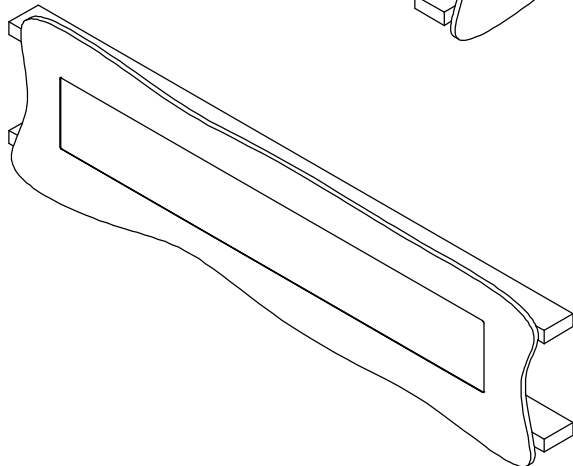

Model: WS NC FOR SONOS ARC US/UK

Family: WALL-SMART

DWG NO. 085-4NA17-U-SPC

Model No.: 085-1NA17-UBL/UWH

PRODUCT SPEC.

REVISION A

DATE 05/Dec./2024

1. INSTALL THE MOUNT IN DRYWALL ACCORDING TO INSTALLATION INSTRUCTION 10-04-00101-INS IN <<http://www.wall-smart.com/faq>>

2. CONNECT SOUND BAR AND PLACE IT IN THE WALL MOUNT

3. ATTACH GRILLE MAGNETICALLY

4. PUSH THE CORNER TO CLOSE