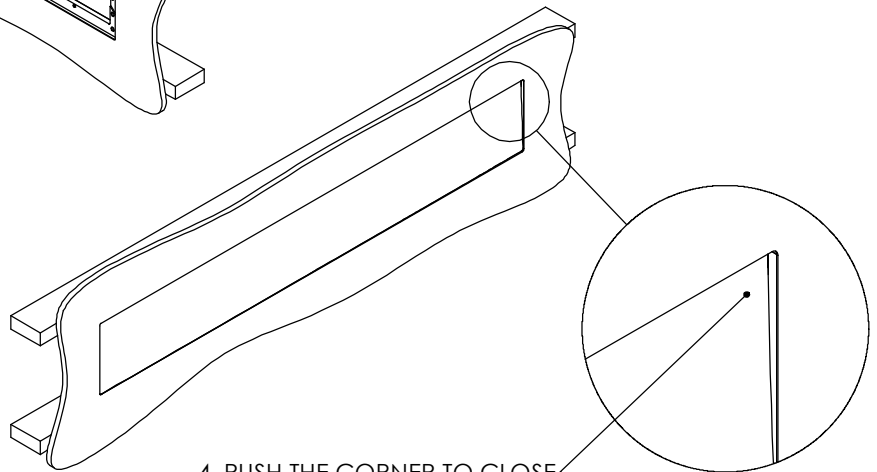

4. PUSH THE CORNER TO CLOSE