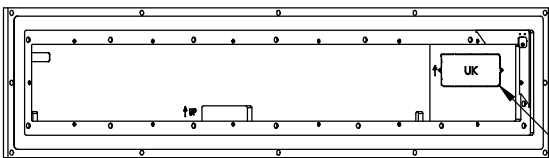

4

Insert & screw Front frame (item 1) using 14 screws (item 8)

US BACKBOX AND SOCKETS INSTALLATION

1. REMOVE US KNOCKOUT

2. SCREW IN A RACOBX 420 (OR EQUIVALENT) AND INSTALL RECEPTAL

UK BACKBOX AND SOCKETS INSTALLATION

1. REMOVE UK KNOCKOUT

2. SCREW IN A BS4662 2 GANG BOX (OR EQUIVALENT)

3. INSTALL RECEPTACLE

Model: WS NC FOR SONOS ARC US/UK

Family: WALL-SMART

DWG NO. 085-4NA17-U-SPC

Model No.: 085-1NA17-UBL/UWH

PRODUCT SPEC.