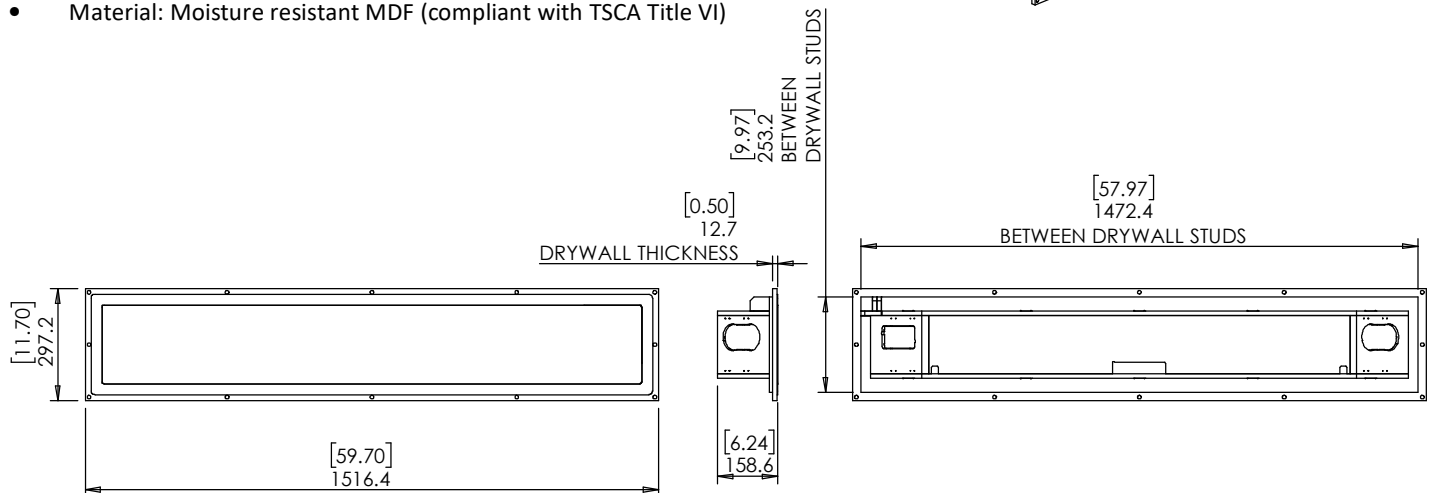

Key features and benefits:

- Flush with the wall.
- Paintable with the wall paint in any color and texture.
- Allows easy insertion and removal of the sound bar.
- The adapter is supplied unpainted (To be painted after installation as part of the wall).
- Wall adapter includes knockouts to install UK or US backboxes and sockets (See page 4 for backbox installation instructions)
 (To install a EU or IL backbox use 085-1NA17-EBL/EWH "WS NC FOR SONOS ARC EU/IL")
- Wall adapter is designed for the use with the following backboxes:
 - UK – BS4662 2 Gang (or equivalent)
 - US – HUBBELL Racobox 420 (or equivalent)
- Wall adapter is designed for High Fidelity audio output.
- The grille is available with white cloth (UWH) or with black cloth (UBL)
- The white grille is offered in a "Leaves" pattern, or a "Rectangles" pattern (See page 6 for Pattern options)
- The grille is made of high quality acoustic and IR transparent fabric.
- The grille attaches magnetically to the wall mount.
- Designed to be installed in 1/2" drywall. Installation of the Wall-Smart adapter is straight-forward. Installation process is similar to drywall construction procedures. Before installation, read Wall-Smart installation instruction 10-04-00101-INS in <http://www.wallsmart.com/faq>
- Designed for the use with ARC sound bar (by SONOS) (not included).
- Wall adapter is supplied unassembled (See page 3 for instructions)
- See page 2 for package content

Key properties:

- Dimensions: (W/H/D): 1516.4mm (59.7")/297.2mm (11.7")/ 158.6mm (6.24")
- Weight: 6.7Kg, 14.7lbs.
- Material: Moisture resistant MDF (compliant with TSCA Title VI)

Adapter kit contains: