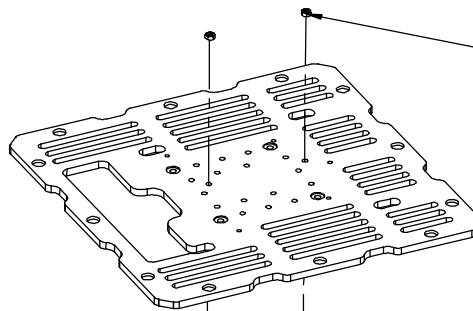

Model: WS NC FOR ACCESS POINT L

Installation instruction for RUCKUS R760

Family: WALL-SMART

DWG NO. 083-4-923-INST RUCKUS R760

Model No.: 083-1-923

PRODUCT SPEC.

REVISION A

DATE 08/NOV./2022

# Installation instruction for RUCKUS R760

M4 nuts X2 (item #5)

M4X12 cap screws X4 (item #4)

RUCKUS R760