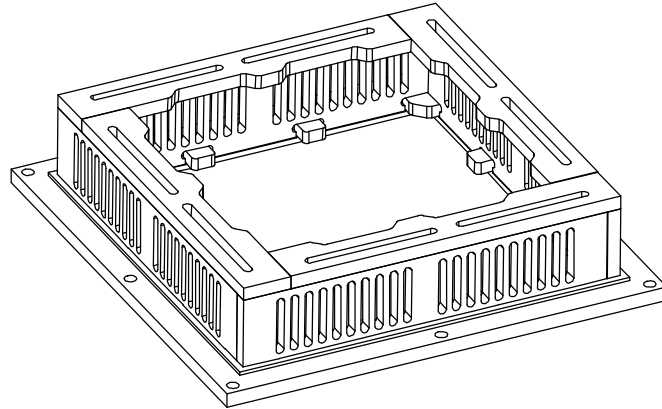

Model: WS NC FOR ACCESS POINT L

Installation instruction for RUCKUS R760

Family: WALL-SMART

DWG NO. 083-4-923-INST RUCKUS R760

Model No.: 083-1-923

PRODUCT SPEC.

REVISION A

DATE 08/NOV./2022

# Installation instruction for RUCKUS R760

M4 nuts X2 (item #5)

M4X12 cap screws X4 (item #4)

RUCKUS R760