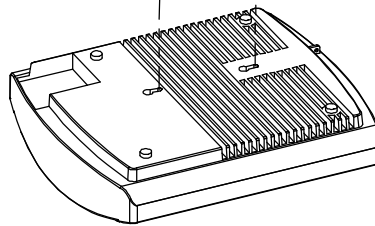

Model: WS NC FOR ACCESS POINT L

Installation instruction for RUCKUS R760

Family: WALL-SMART

DWG NO. 083-4-923-INST RUCKUS R760

Model No.: 083-1-923

PRODUCT SPEC.

REVISION A

DATE 08/NOV./2022

# Installation instruction for RUCKUS R760

M4 nuts X2 (item #5)

M4X12 cap screws X4 (item #4)

RUCKUS R760