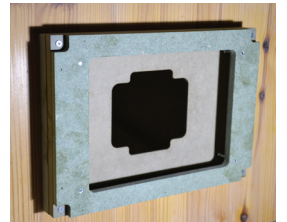

BUILDING
AUTOMATION
WITHOUT
AESTHETIC
COMPROMISE
IS NOW
A STANDARD.

Wall-Smart Flush Wall Mounts

NEW CONSTRUCTION MOUNTS

Designed for installation in drywall or concrete, New Construction mounts provide a completely flush look and seamless integration

SOLID SURFACE MOUNTS

Designed for installation in solid surfaces like wood, metal, marble and others, Solid Surface mounts are the perfect solution for flush installation in solid boards

RETROFIT MOUNTS

Designed for speedy installations & easy upgrades, Retrofit mounts are a revolutionary solution for aesthetic results with minimal effort, even when retrofitting