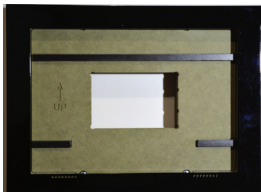

BUILDING
AUTOMATION
WITHOUT
AESTHETIC
COMPROMISE
IS NOW
A STANDARD.

Wall-Smart Flush Wall Mounts

NEW CONSTRUCTION MOUNTS

Designed for installation in drywall or concrete, New Construction mounts provide a completely flush look and seamless integration

SOLID SURFACE MOUNTS

Designed for installation in solid surfaces like wood, metal, marble and others, Solid Surface mounts are the perfect solution for flush installation in solid boards

RETROFIT MOUNTS

Designed for speedy installations & easy upgrades, Retrofit mounts are a revolutionary solution for aesthetic results with minimal effort, even when retrofitting