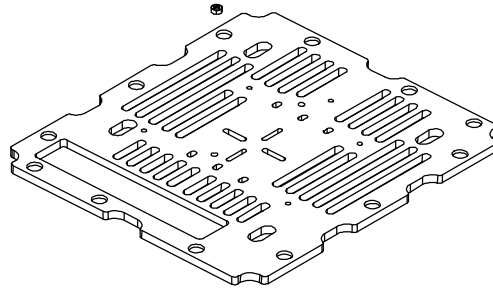

Model: WS RETROFIT FOR ACCESS POINT M
Installation instruction for RUCKUS R850

Family: WALL-SMART

DWG NO. 083-4-097-INST RUCKUS R850

Model No.: 083-1-097

PRODUCT SPEC.

REVISION A

DATE 22/DEC./2022

Installation instruction for RUCKUS R850

M4 nuts X2 (item #5)

M4X12 cap screws X6 (item #4)

RUCKUS R850