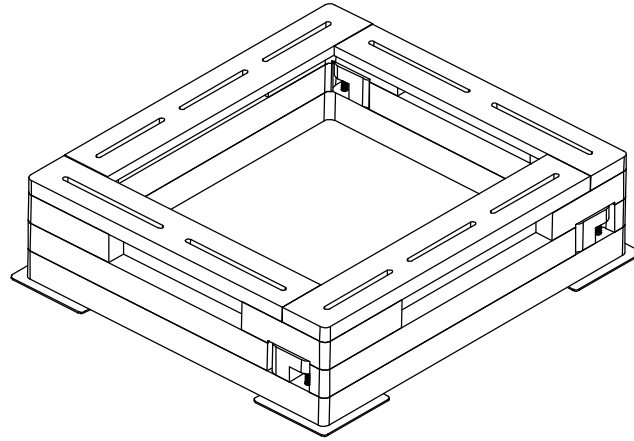

Model: WS RETROFIT FOR ACCESS POINT M
Installation instruction for RUCKUS R850

Family: WALL-SMART

DWG NO. 083-4-097-INST RUCKUS R850

Model No.: 083-1-097

PRODUCT SPEC.

REVISION A

DATE 22/DEC./2022

Installation instruction for RUCKUS R850