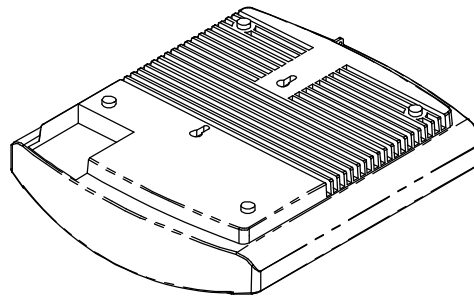

Model: WS RETROFIT FOR ACCESS POINT M
Installation instruction for RUCKUS R850

Family: WALL-SMART

DWG NO. 083-4-097-INST RUCKUS R850

Model No.: 083-1-097

PRODUCT SPEC.

REVISION A

DATE 22/DEC./2022

Installation instruction for RUCKUS R850

M4 nuts X2 (item #5)

M4X12 cap screws X6 (item #4)

RUCKUS R850